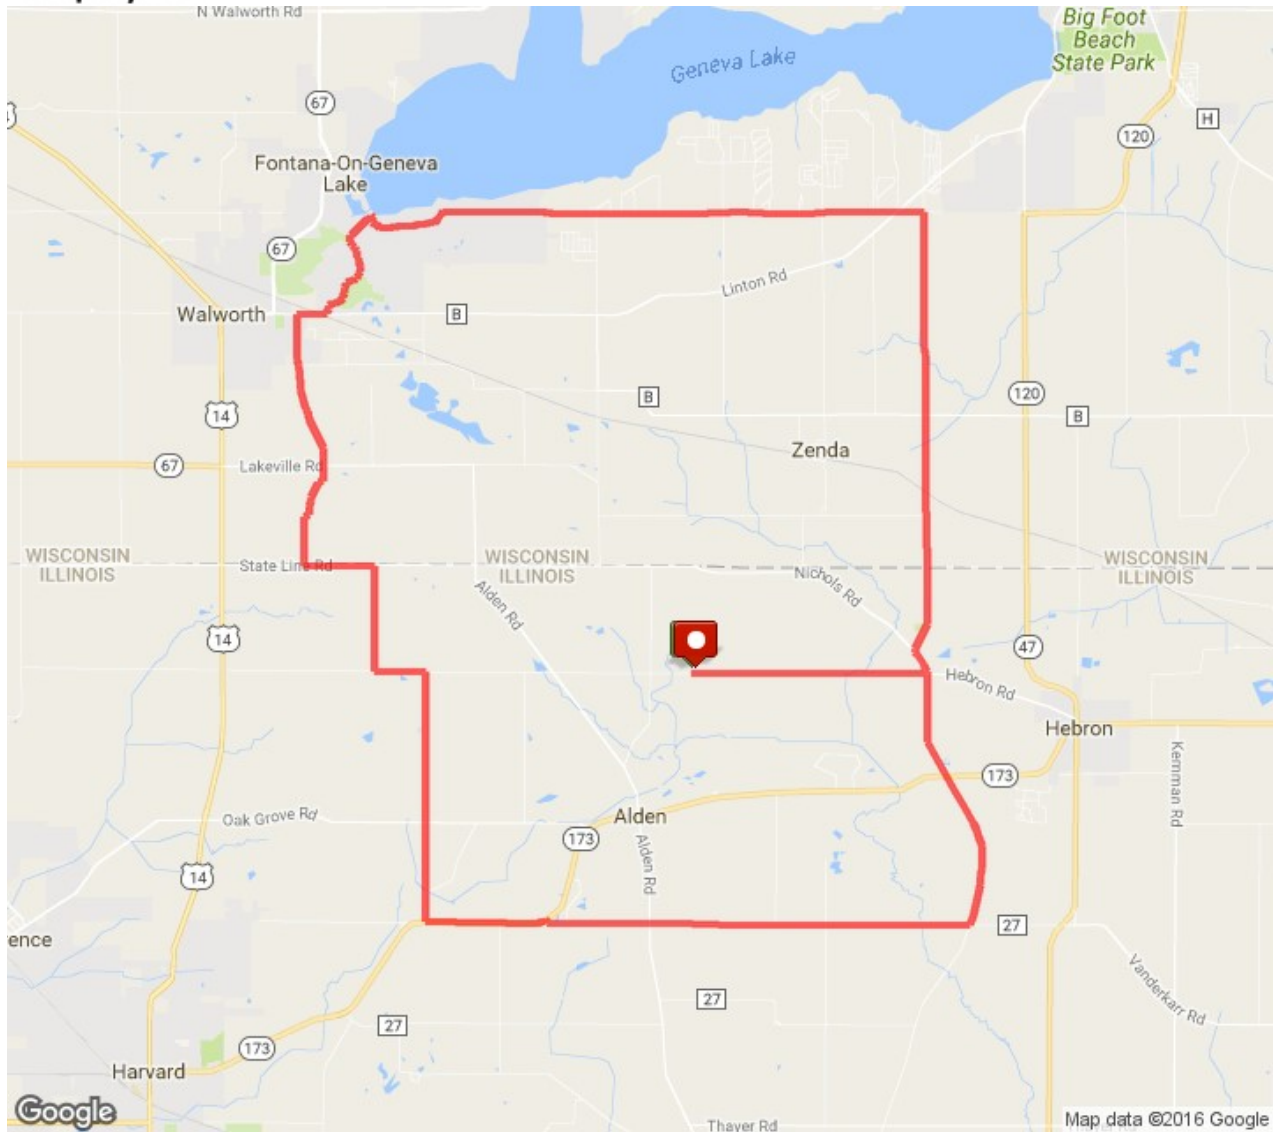

Royal Oaks 31 miler
Distance: 31.95 mi
Elevation: 895.11 ft (Max: 1,179.36 ft)

mapmyride

MapMyRide • <http://mapmyride.com/routes/view/1285364281>