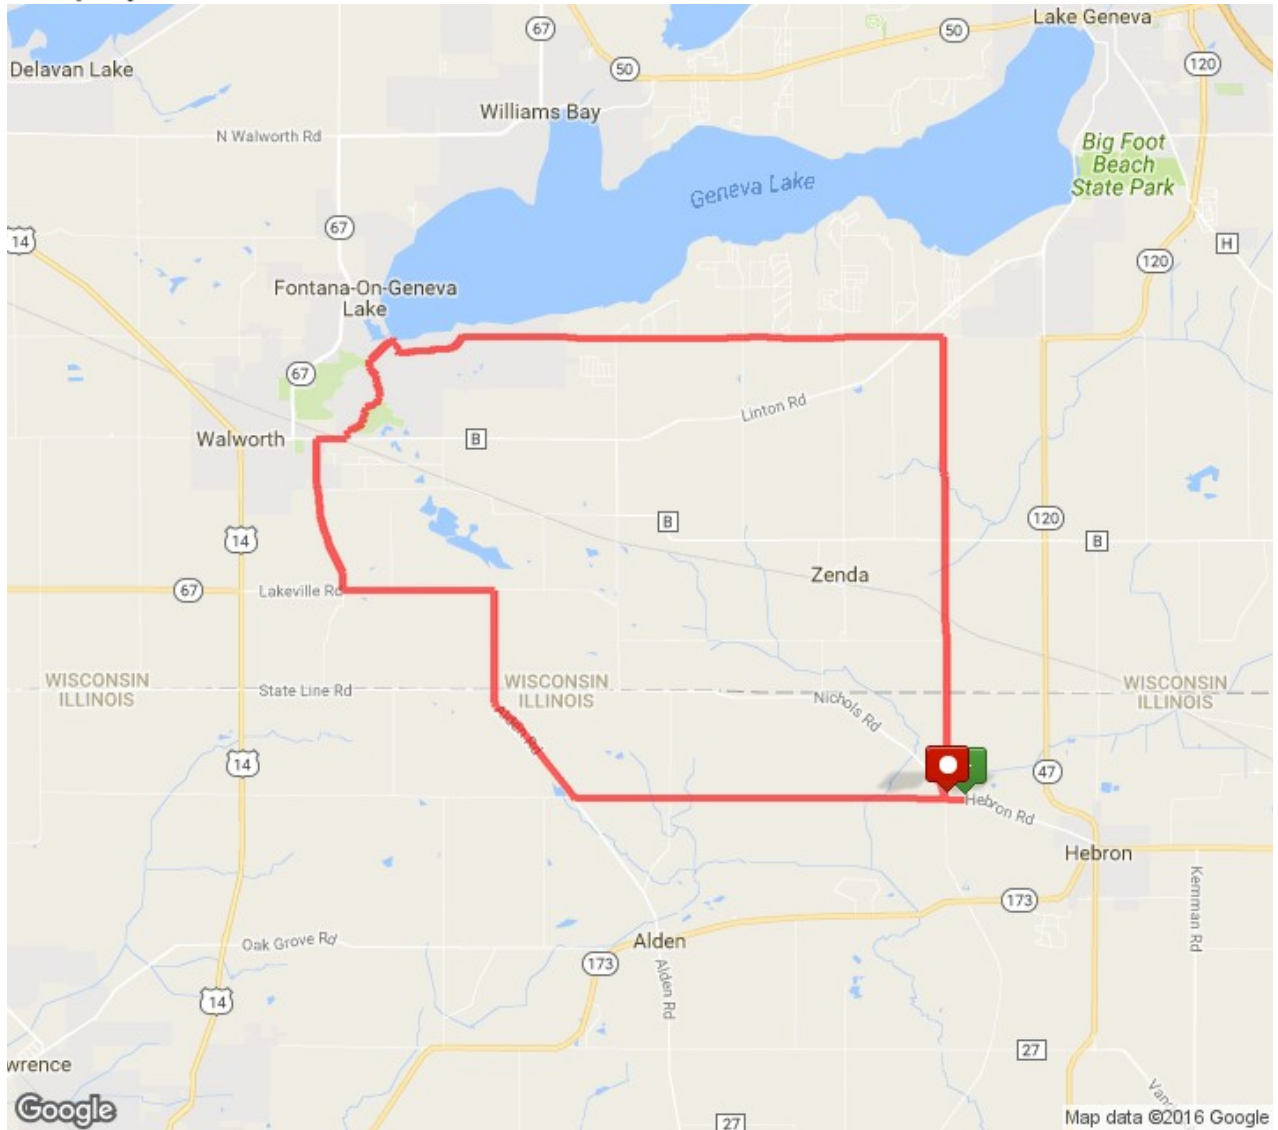

Royal Oaks 21 milers
Distance: 21.11 mi
Elevation: 705.67 ft (Max: 1,173.43 ft)

mapmyride

MapMyRide • <http://mapmyride.com/routes/view/1285343662>