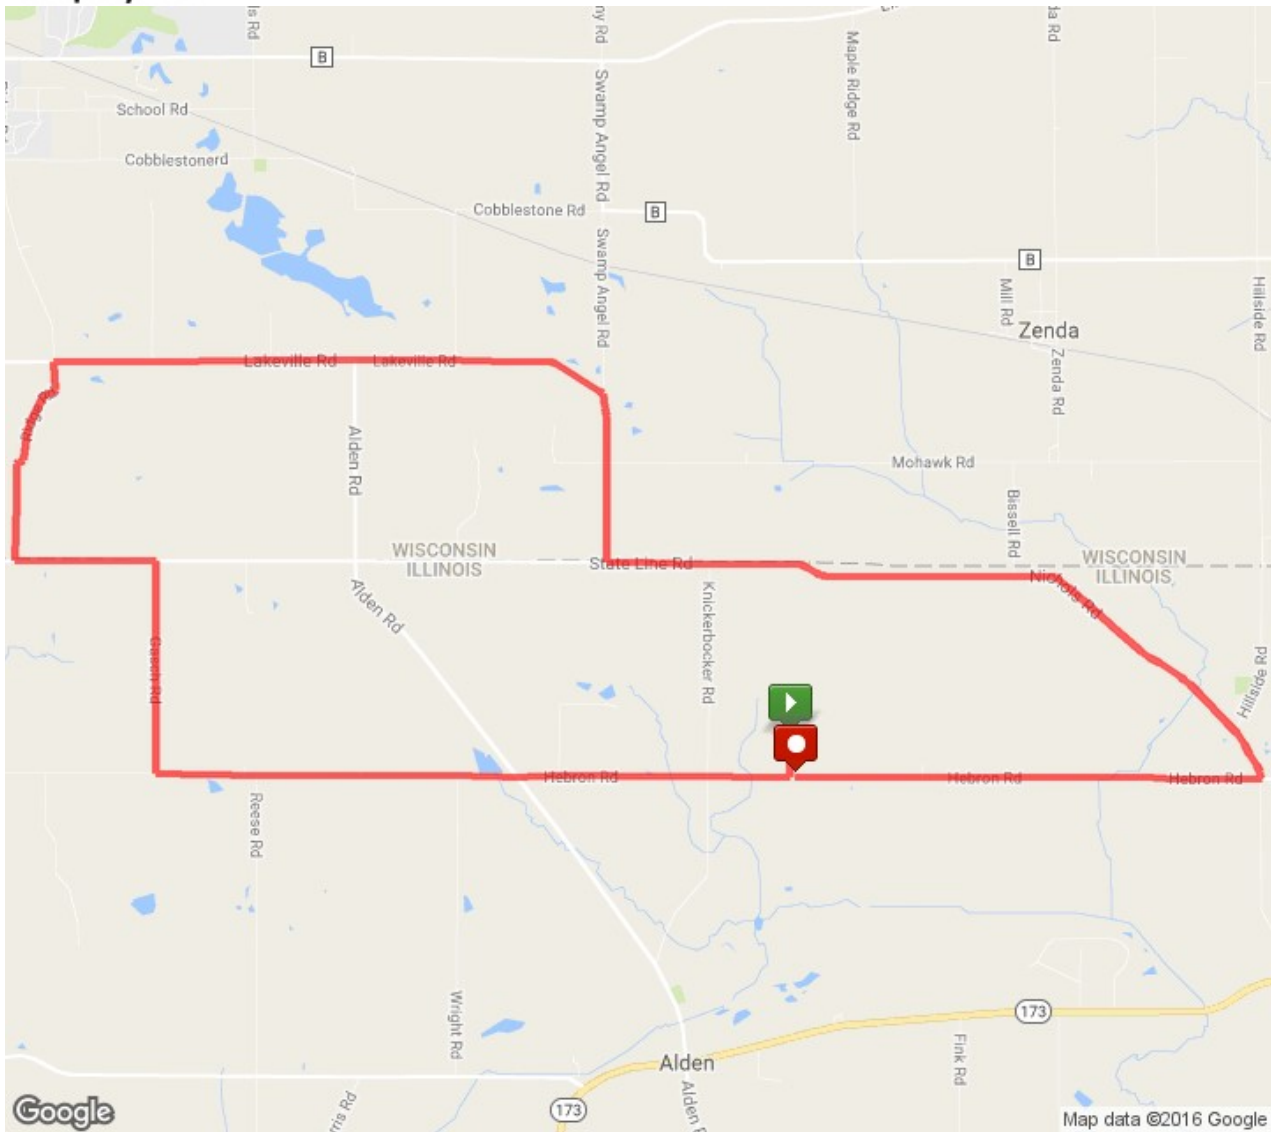

Royal Oaks 16 miler
Distance: 15.83 mi
Elevation: 458.51 ft (Max: 1,164.01 ft)

mapmyride

MapMyRide • <http://mapmyride.com/routes/view/1285368349>